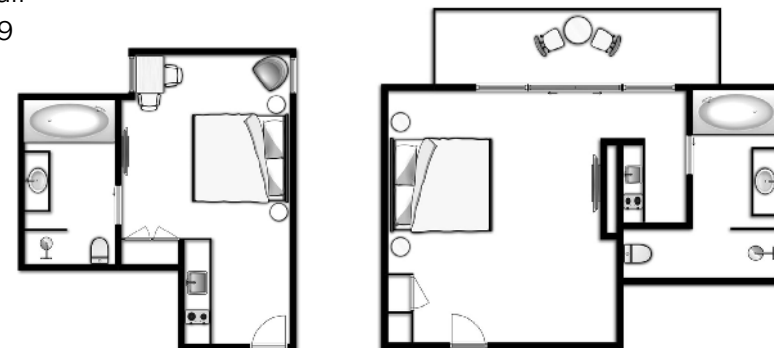

Studio Spa Suite

Luxury accommodation for two in the heart of Wangaratta CBD

29-37 Ryley Street, Wangaratta

- Two suites offering fully serviced luxury just perfect for that special little escape away from it all
- Two different layouts and configurations - one suite includes private balcony and fireplace
- Luxe king bed and LCD television
- Kitchenette with basic provisions including microwave, fridge and kettle
- Foxtel and Wi-Fi
- Corporate Desk
- Oval spa bath, separate shower, quality linen and toiletries
- Walking distance to central business district, riverside, cultural precinct and Wangaratta railway station
- Accessible to all hotel facilities including onsite parking, heated pool, spa, sauna, gym, restaurant dining, lounge and bar.

Additional detail
p. 03 5721 8399